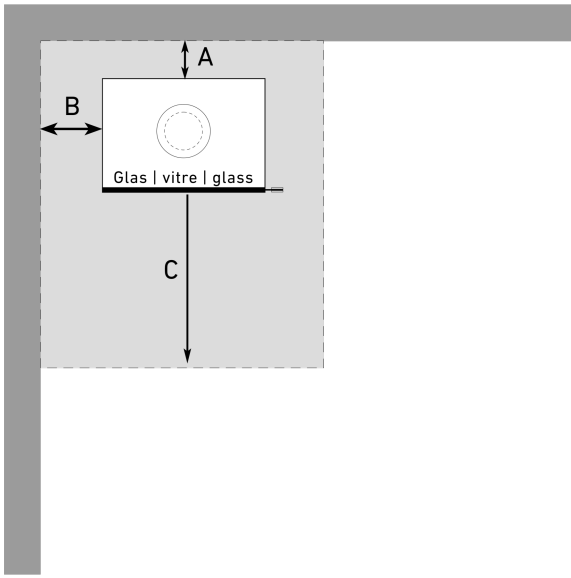

Technical data sheet

BIONIC FIRE™ EVO

200

INSTALLATION

Distances to combustible materials (without side window)	
A: to the back	80 mm
B: to the side wall	200 mm
C: to the front	500 mm
D: upwards	750 mm

Note

Please observe the national/regional regulations for floor protection.

200

Technical data sheet

BIONIC FIRE™ EVO

200

Sketches of safety distances

All information is provided without guarantee. Sketches are not true to scale.