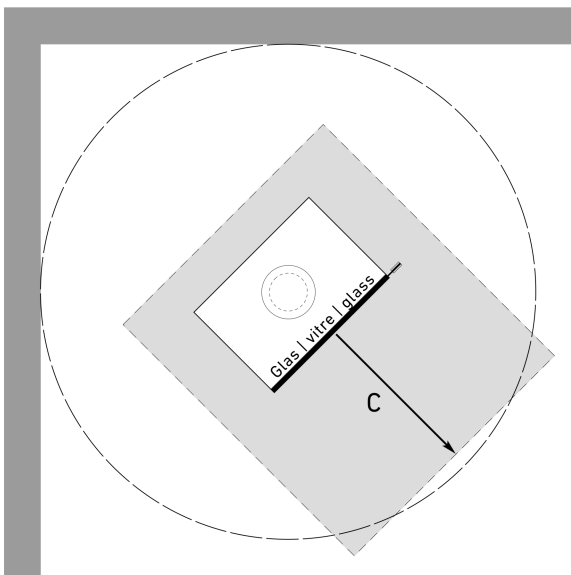

Please observe the national/regional regulations for floor protection.

200

Technical data sheet

BIONIC FIRE™ EVO

200

Sketches of safety distances

All information is provided without guarantee. Sketches are not true to scale.